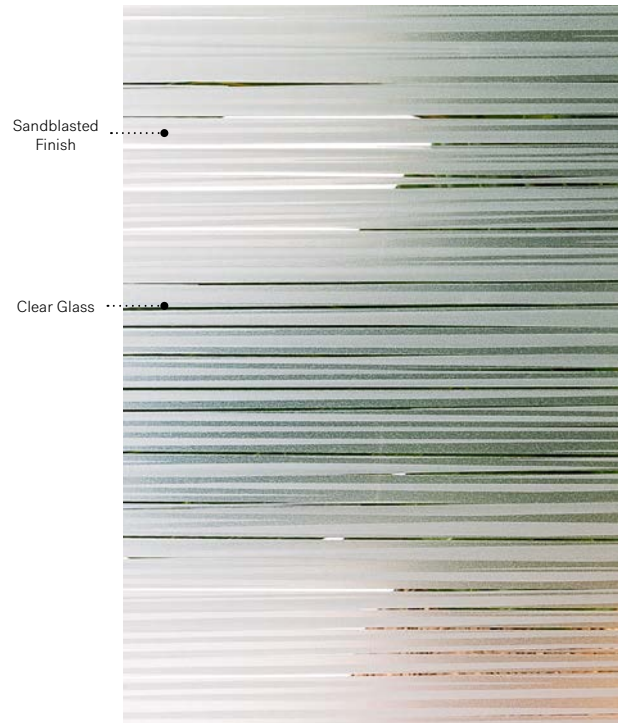

Kira

Two layers of fine, Sandblasted finish lines overlap to create a natural looking pattern that provides a good degree of privacy. Kira delicately filters light and fills your entrance with a sense of calm.

Silkscreened glass: Dual layered Sandblasted finish on clear glass.

Frames: Contemporary or Novapvc.

Sidelites and transom: Looks great accompanied by Sandblasted finish or Clear glass.

Privacy Level **3/5**
SEMI-PRIVATE