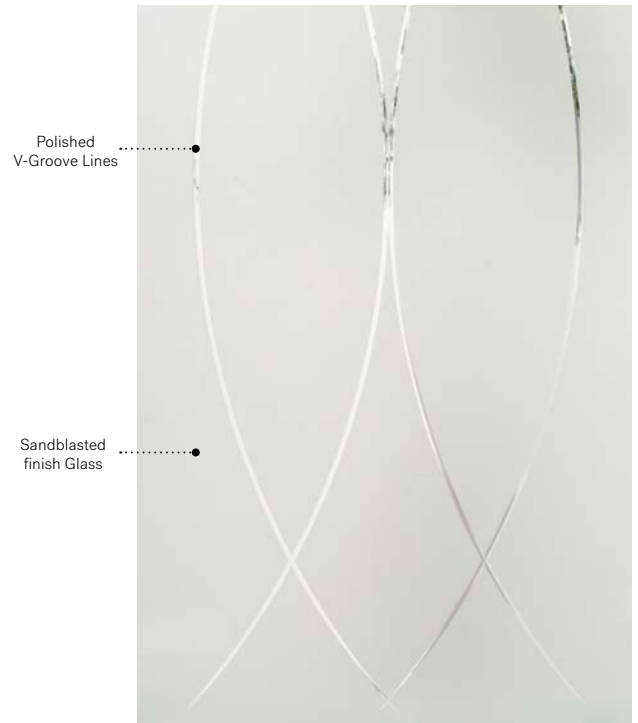

Verso

With its simple and elegant intersecting lines, Verso is a timeless homage to the art of glass cutting.

V-Groove: Polished V-Groove lines on Sandblasted finish glass.

Frames: Contemporary, Novapvc or Stainable.

Sidelites and transom: Looks great accompanied by Sandblasted finish glass.

Available in custom sizes.

Privacy Level

4/5

PRIVATE