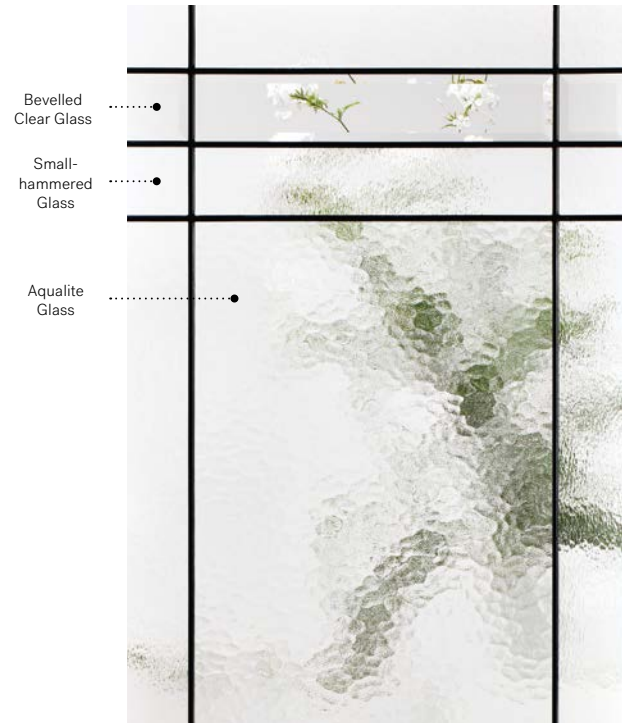

Celeste

Orleans steel door with Prestige Mouldings p.19. Celeste 22" x 48" doorglass with 8" x 48" sidelite p.69.

# Celeste

Celeste juxtaposes different types of glass within its patina coming, creating a delicate geometric pattern with a refined and balanced light effect.

**Stained glass:** Bevelled clear glass, Small-hammered glass and Aqualite glass.

**Coming:** Patina.

**Frames:** Contemporary, Novapvc or Stainable.

**Sidelites and transom:** Looks great accompanied by Clear glass.

Available in custom sizes.

Privacy Level **3/5**  
SEMI-PRIVATE

					
<b>Frames</b>	22"×64"	22"×48"	22"×36"	22"×17"	22"×14 7/16"
<b>Contemporary</b>	10-367-060-003	10-367-057-003	10-367-050-003	10-367-259-003	10-367-260-003
<b>Novapvc</b>	10-367-060-001	10-367-057-001	10-367-050-001	10-367-259-001	10-367-260-001
<b>Stainable</b>	10-367-060-002	10-367-057-002	10-367-050-002	10-367-259-002	10-367-260-002