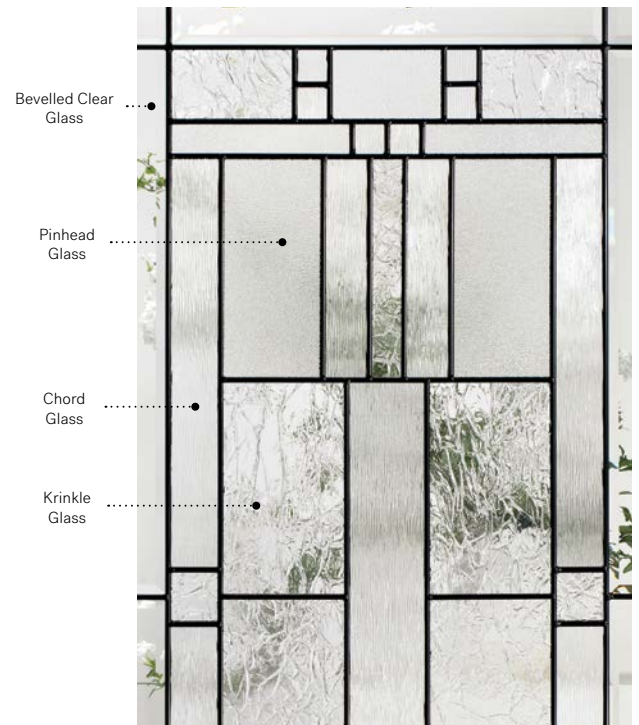

Cachet

Cachet's Prairie-style design blends four striking textures to make your home stand out. On sunny days, enjoy a dazzling light effect in your entryway.

- **Stained glass:** Bevelled clear glass, Krinkle glass, Chord glass and Pinhead glass.
- **Caming:** Zinc or Patina.
- **Frames:** Contemporary, Novapvc or Stainable.
- **Sidelites and transom:** Looks great accompanied by Pinhead glass.
- Available in custom sizes.

Privacy Level **3/5**
SEMI-PRIVATE