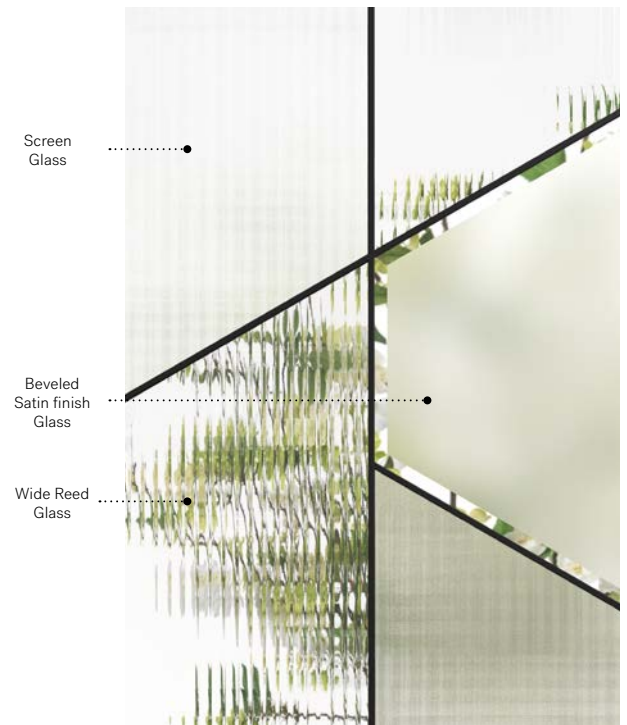

Bolero

A dance of retro and modern textures assembled in dynamic geometric shapes. With its daring composition that will not go unnoticed, Bolero sets the tone for your “mid-century modern” or contemporary style home and pairs perfectly with your Scandinavian-inspired furniture and accessories.

Stained Glass: Screen glass, Beveled Satin finish glass and Wide Reed glass.

Caming: ¼" wide flat Patina caming.

Frames: Contemporary or Novapvc.

Sidelites and transom: Looks great accompanied by Satin finish or Screen glass.

Privacy Level **3/5**
SEMI-PRIVATE

Frames	22"×64"	22"×48"
Contemporary	10-394-060-005	10-394-057-005
Novapvc	10-394-060-001	10-394-057-001