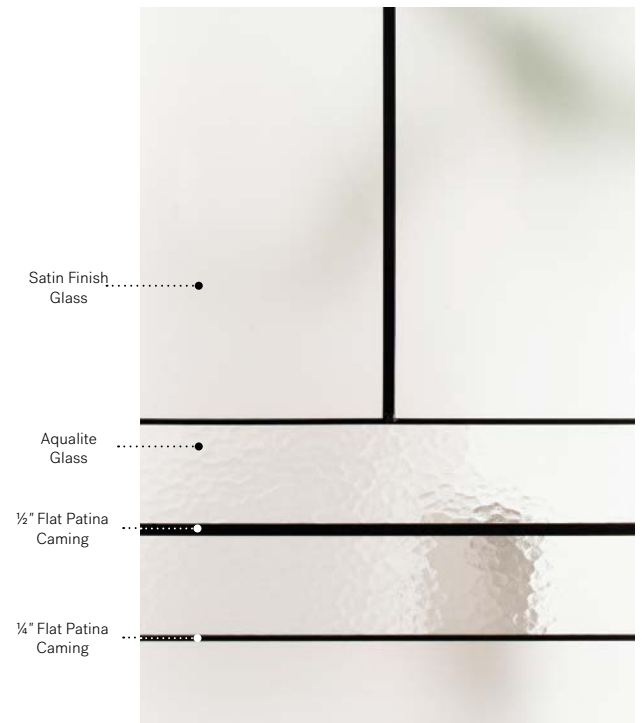

Avenue

Minimalist and urban, Avenue's bold design is out of the ordinary. Its Aqualite and satin finish glass paired with thin and wide flat patina coming create a retro feel. Perfect for a farmhouse-style home or suburban cottage.

Stained glass: Satin finish glass and Aqualite glass.
Coming: 1/2" wide flat Patina coming and 1/4" wide flat Patina coming.
Frames: Contemporary or Novapvc.
Sidelites and transom: Looks great accompanied by Satin finish or Clear glass.
Available in custom sizes.

Privacy Level **4/5**
PRIVATE