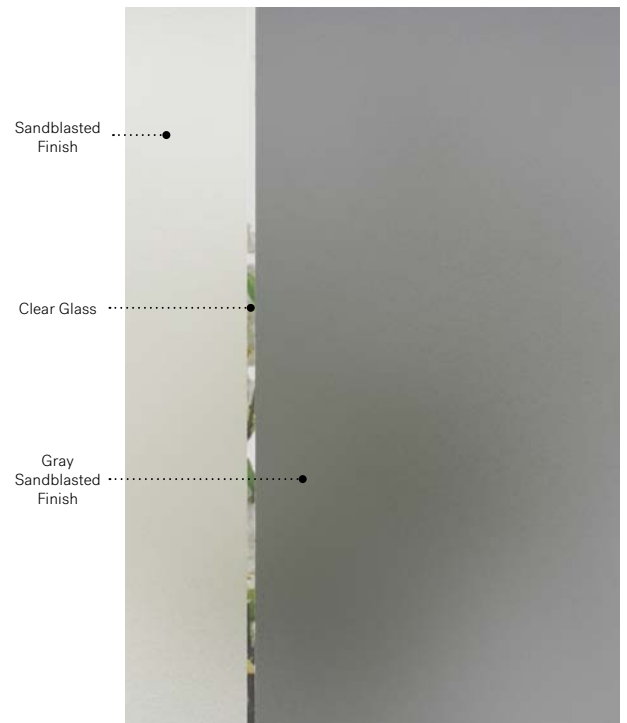

Nuando

Simple and minimalist, Nuando stands out with its gray sandblasted finish glass. This window matches the asymmetrical arrangement of windows and volumes on contemporary-style houses. Available in right or left versions.

Silkscreened glass: Gray sandblasted finish, white sandblasted finish and a clear glass line.

Frames: Contemporary or Novapvc.

Orientation: Available in left and right versions as seen from outside.

Sidelites and transom: Looks great accompanied by Sandblasted finish glass.

Privacy Level **4/5**
PRIVATE

Frames	22"×64" Right	22"×64" Left	22"×48" Right	22"×48" Left
Contemporary	07-396-060-005	07-396-060-019	07-396-057-005	07-396-057-019
Novapvc	07-396-060-001	07-396-060-015	07-396-057-001	07-396-057-015