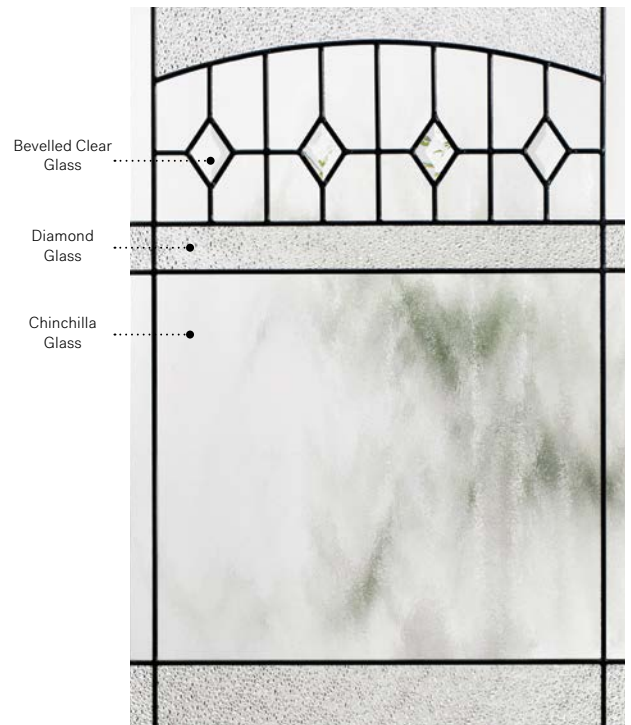

Liano

Stylish and warm, Liano is both classic and minimalist. Enjoy a sparkling light effect in your entryway thanks to the bevelled diamonds in its camber top.

Stained glass: Chinchilla glass, bevelled clear glass and Diamond glass.

Caming: Patina.

Frames: Contemporary, Novapvc or Stainable.

Sidelites and transom: Looks great accompanied by Chinchilla glass.

Available in custom sizes.

Privacy Level **4/5**
PRIVATE

Frames 22" x 48"
Contemporary 10-324-057-006
Novapvc 10-324-057-003
Stainable 10-324-057-004

22" x 36"
10-324-050-009
10-324-050-001

22" x 14 7/16"
10-324-260-001
N/A
N/A

Frames 8" x 48"
Contemporary 10-324-017-006
Novapvc 10-324-017-001
Stainable 10-324-017-002

8" x 36"
10-324-010-008
10-324-010-001
10-324-010-002