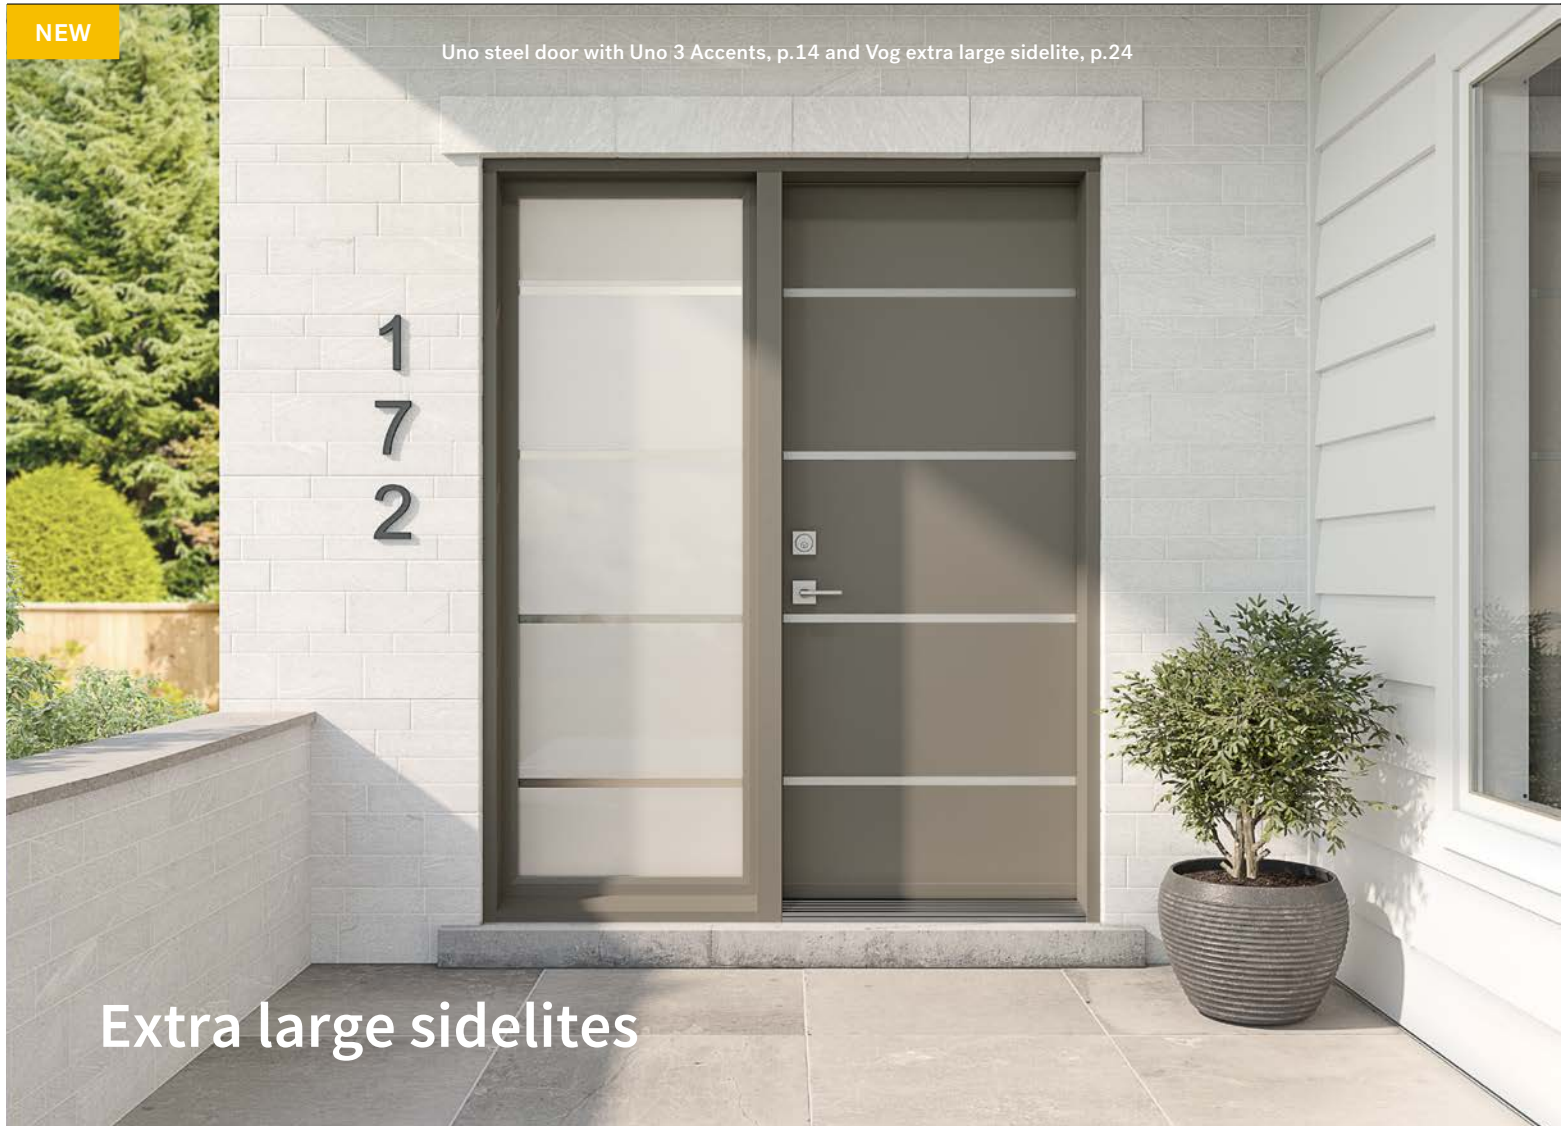

79" Door

79" Door  
22" x 48"  
doorlite

79" Sidelite  
8" x 48"  
doorlite

79" Door

79" Door  
22" x 36"  
doorlite

79" Door

79" Door  
22" x 36"  
doorlite

# Choose a doorglass

A doorglass is a great way to customize your front door and bring natural light into your home. Look through our unique selection of decorative doorglass.

NEW

Uno steel door with Uno 3 Accents, p.14 and Vog extra large sidelite, p.24

Extra large sidelites

Extruded PVC direct set sidelite frame with wood reinforcement for simple installation. Interior glazing bead. Several glass models available.

**Direct Set Sidelite**

Frame: 13 $\frac{3}{8}$  × 79"  
Glass: 10 $\frac{1}{16}$  × 76 $\frac{1}{16}$ "

**Direct Set XL Sidelite** NEW

Frame: 28 $\frac{3}{4}$  × 79"  
Glass: 25 $\frac{1}{16}$  × 76 $\frac{1}{16}$ "

**A modern makeover!**

Designed to replace an entrance configuration with one door and two 13 $\frac{3}{8}$ " width sidelites.