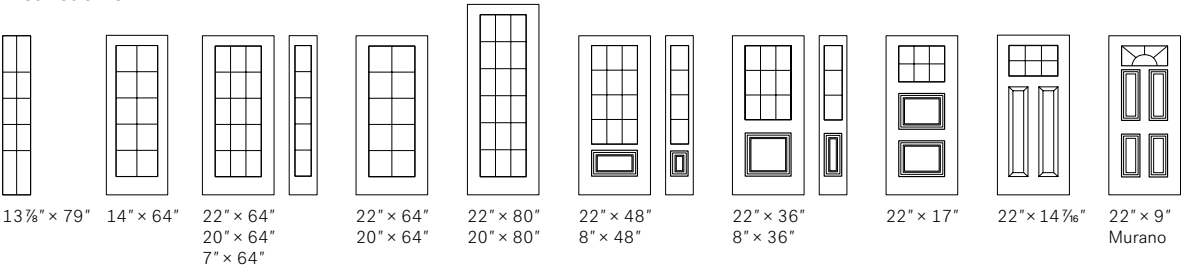

Distinction Grill

13 3/8" x 79" 14" x 64" 22" x 64"
20" x 64"
7" x 64"
22" x 64"
20" x 64"
22" x 80"
20" x 80"
22" x 48"
8" x 48"
22" x 36"
8" x 36"
22" x 17"
22" x 14 7/16"
22" x 9"
Murano