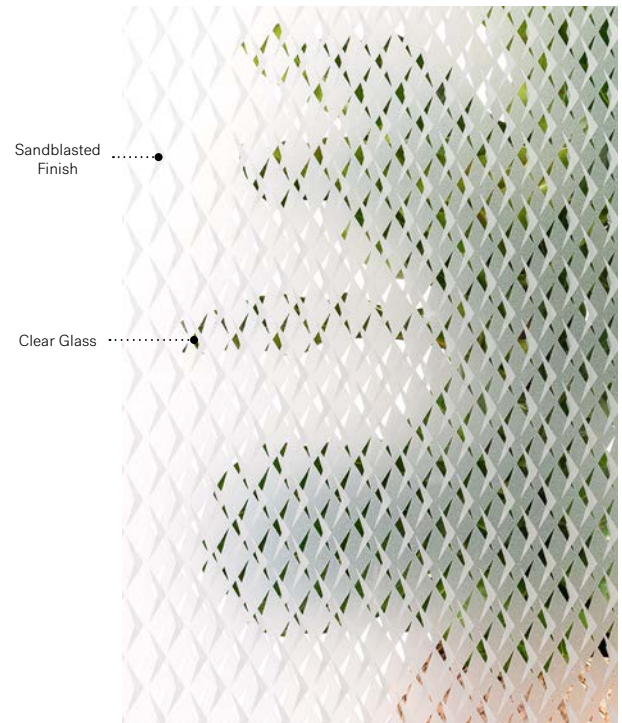

Versum

With its sharp, dual-layered geometric pattern, Versum will be the focal point of your entrance's design scheme. When paired with rich colors and bold furniture, Versum is a lively addition to a retro style decor.

Silkscreened glass: Dual layered Sandblasted finish on clear glass.

Frames: Contemporary or Novapvc.

Sidelites and transom: Looks great accompanied by Sandblasted finish or Clear glass.

Privacy Level **3/5**
SEMI-PRIVATE

Frames	22" x 64"	22" x 48"	22" x 36"	22" x 17"	22" x 12"	22" x 14 7/16"
Contemporary	07-380-060-002	07-380-057-002	07-380-050-002	07-380-259-002	07-380-053-002	07-380-260-002
Novapvc	07-380-060-001	07-380-057-001	07-380-050-001	07-380-259-001	07-380-053-001	07-380-260-001

Frames	7" x 64"	13 7/8" x 79" Tip-to-tip
Contemporary	07-380-005-002	07-380-211-001
Novapvc	07-380-005-001