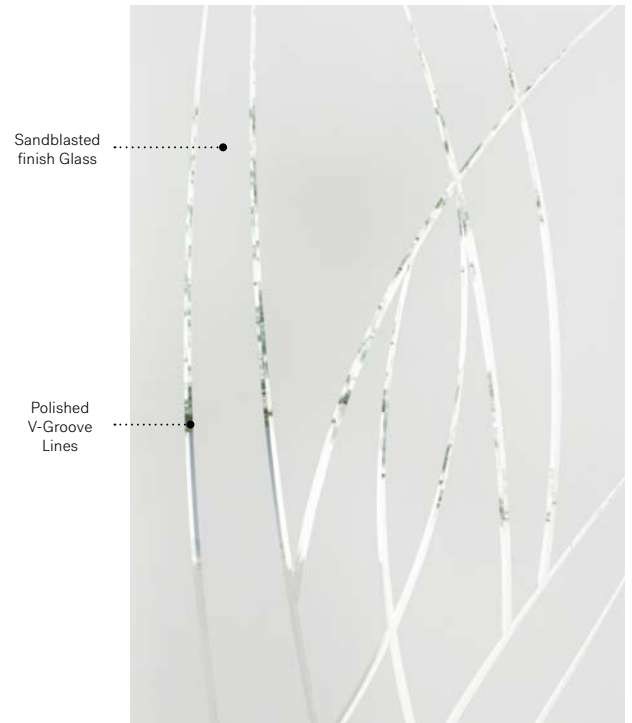

Alys

Alys' V-Groove design suggests motion and is at once natural and abstract, bringing your entryway to life with its dynamic composition.

V-Groove: Polished V-Groove lines on Sandblasted finish glass.

Frames: Contemporary, Novapvc or Stainable.

Sidelites and transom: Looks great accompanied by Sandblasted finish glass.

Available in custom sizes.

Privacy Level

4/5
PRIVATE

Frames	22" x 64"	22" x 48"	22" x 36"	22" x 17"	22" x 14 7/16"	22" x 9"
Contemporary	06-322-060-007	06-322-057-009	06-322-050-011	06-322-259-007	06-322-260-006	06-322-210-006
Novapvc	06-322-060-001	06-322-057-001	06-322-050-001	06-322-259-001	06-322-260-001	06-322-210-001
Stainable	06-322-060-003	06-322-057-003	06-322-050-003	06-322-259-002	N/A	06-322-210-003

Frames	7" x 64"	8" x 48"	8" x 36"	13 7/8" x 79" Tip-to-tip
Contemporary	06-322-005-008	06-322-017-009	06-322-010-009	06-322-211-001
Novapvc	06-322-005-001	06-322-017-001	06-322-010-001	
Stainable	06-322-005-003	06-322-017-003	06-322-010-003