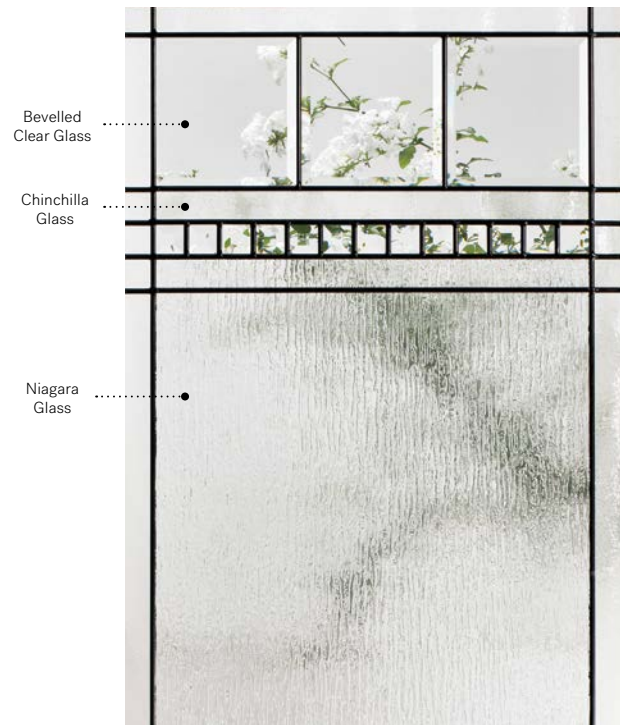

# Chanelle

Orleans steel door p.19. Chanelle 22" x 48" doorglass with 8" x 48" sidelite p.71.

# Chanelle

Chanelle will bring a stately, elegant and timeless touch to any home, classic or modern. With clean lines and bright bevels, it creates stunning light effects.

**Stained glass:** Chinchilla glass, bevelled clear glass and Niagara glass.

**Caming:** Patina.

**Frames:** Contemporary, Novapvc or Stainable.

**Sidelites and transom:** Looks great accompanied by Niagara glass.

Available in custom sizes.

Privacy Level **3/5**  
SEMI-PRIVATE

**Frames** 22"×64"  
Contemporary 10-308-060-003  
Novapvc 10-308-060-001  
Stainable 10-308-060-002