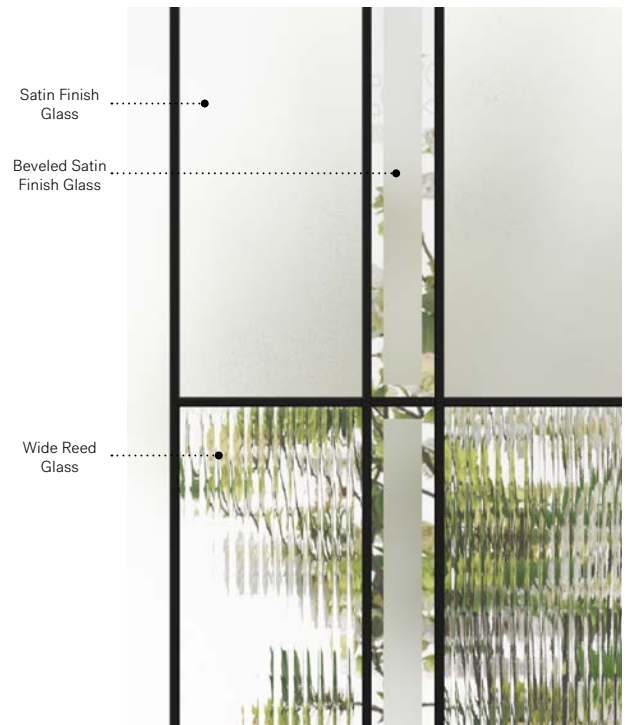

Nobel

A sophisticated looking stained glass designed for today's architectural styles. This model expresses all its nobility thanks to a bold composition and contrasting textures. Nobel will enhance contemporary or classic style single-family homes.

Stained Glass: Satin finish glass, Beveled Satin finish glass and Wide Reed glass.
Caming: 1/4" wide flat Patina caming.
Frames: Contemporary or Novapvc.
Sidelites and transom: Looks great accompanied by Satin finish glass.
Available in custom sizes.

Privacy Level **3/5**
SEMI-PRIVATE

Frames	22"×64"	22"×48"	22"×36"	7"×64"	8"×48"	8"×36"
Contemporary	10-395-060-005	10-395-057-005	10-395-050-005	10-395-005-005	10-395-017-005	10-395-010-005
Novapvc	10-395-060-001	10-395-057-001	10-395-050-001	10-395-005-001	10-395-017-001	10-395-010-001