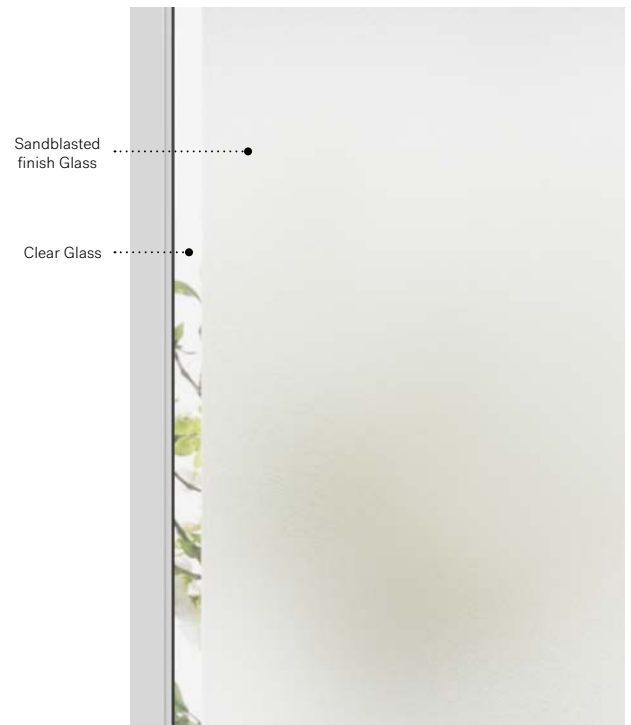

Side

The Side model combines privacy and visibility thanks to its sandblasted finish glass and subtle clear stripe on one side. This minimalist detail blends in with the simple, asymmetrical volumes of contemporary-style architecture. Side is the perfect choice for townhouses or multi-unit homes. Available in right or left versions.

- **Silkscreened glass:** Sandblasted finish on clear glass.
- **Frames:** Contemporary or Novapvc.
- **Orientation:** Available in left and right versions as seen from outside.
- **Sidelites and transom:** Looks great accompanied by Sandblasted finish or Clear glass.

Privacy Level 4/5
PRIVATE