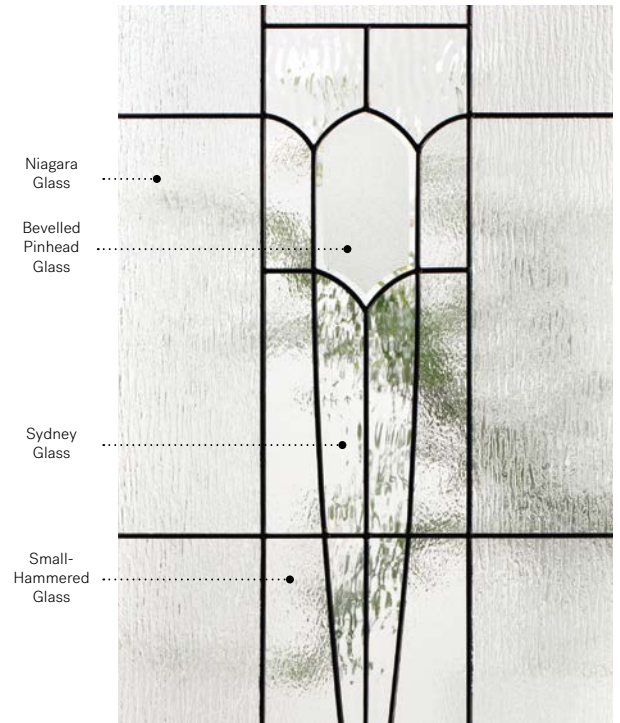

Mistral

Orleans steel door p.19. Mistral 22" x 48" doorglass p.82.

# Mistral

A nod to Art Nouveau illustrations, Mistral is a tableau of simple, slender shapes.

**Stained glass :** Niagara glass, Sydney glass, bevelled Pinhead glass and Small-hammered glass.

**Caming :** Zinc or Patina.

**Frames :** Novapvc or Stainable.

**Sidelites and transom :** Looks great accompanied by Niagara glass.

Available in custom sizes.

Privacy Level **3/5**  
SEMI-PRIVATE

Frames 22" x 64"

	Zinc	Pat.
Novapvc	10-310-060 006	001
Stainable	10-310-060 009	005