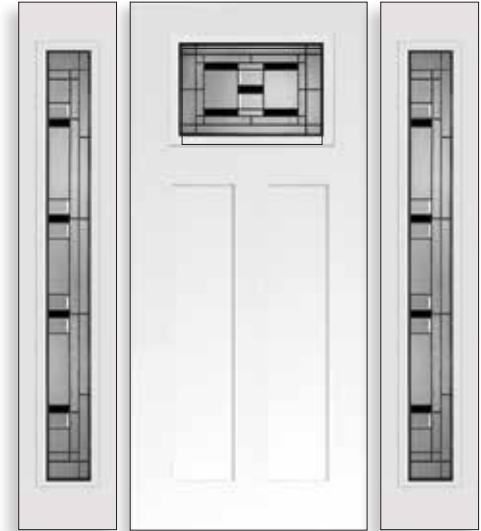

O764 / 2215* / O764