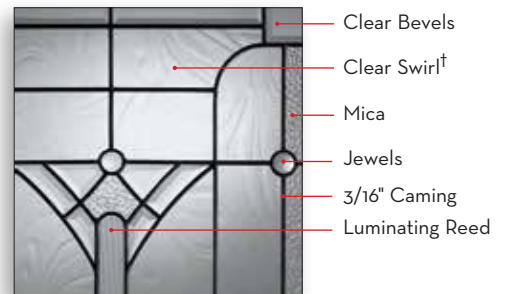

Waterton	0836*	2236*	0848	2248	0764*	2264	2208*
Patina	■	■	■	■	■	■	■

NOTE: Transom and custom sidelites are available. Contact your local dealer for more information. *Available with Solution Series frame.

PRIVACY 5

● Privacy Guide. See pages 4 and 5.

† Swirl glass often contains small bubbles/surface imperfections. They are not considered defects. See page 6 for more information.

Patina