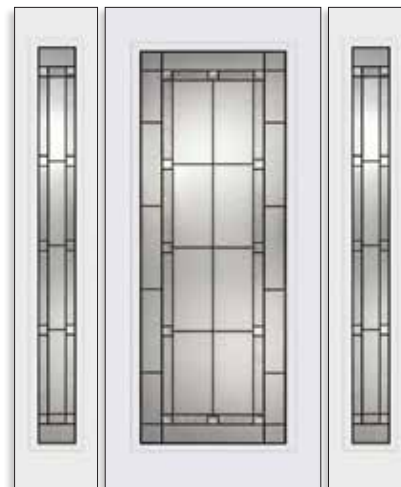

0764 / 2264 / 0764