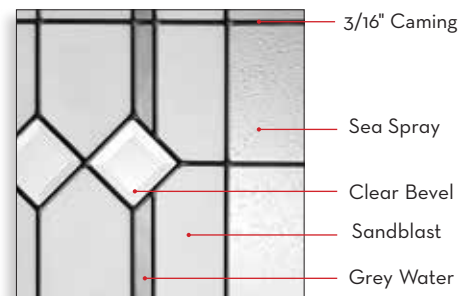

* Shown in the Plastpro Craftsman 6 panel fiberglass door. Only available in 2/10 & 3/0 x 6/8. Not available in steel. Optional matching Dentil Shelf available.

** Shown in the Plastpro Shaker 3 panel fiberglass door. Available in 2/8, 2/10 & 3/0 x 6/8.