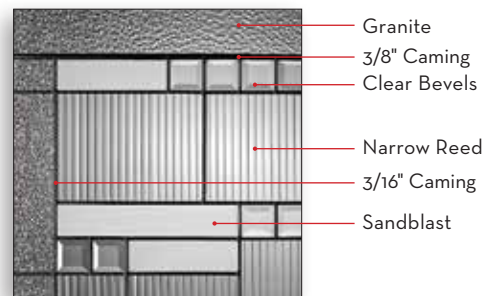

Patina

- Granite
- 3/8" Caming
- Clear Bevels
- Narrow Reed
- 3/16" Caming
- Sandblast

* Shown in the Plastpro Craftsman 6 panel fiberglass door. Only available in 2/10 & 3/0 x 6/8. Not available in steel. Optional matching Dentil Shelf available.

** Shown in the Plastpro Shaker 3 panel fiberglass door. Available in 2/8, 2/10 & 3/0 x 6/8.

PRIVACY 8

● Privacy Guide. See pages 4 and 5.