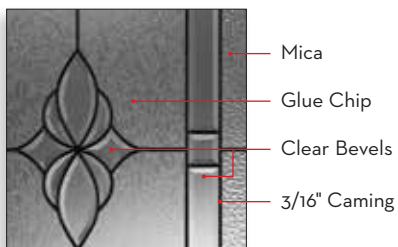

Glass size: O848/2248/O848 Zinc
 Door: Fiberglass DRG29
 Sidelite: SLG3E

O718 Zinc

O764 / *1842OV / O764 w/Transom Zinc

221OSB Patina

O836 / 2236 Brass

*Shown in Plastpro DRS20 fiberglass door.
 Only available in 3/0 x 6/8.