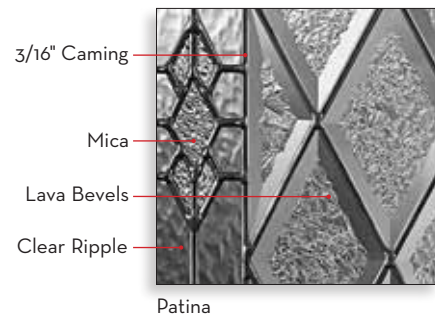

GLASS VARIATION

Decorative pattern glass is handmade. Through this process, slight imperfections or discolourations are inherent characteristics of all handcrafted glass. Bubbles or seeds, slight surface flaws and subtle variations in textures vary depending on the pattern. Some glass patterns, like Swirl and Drawn, are more likely to have these inclusions. They are not considered defects.

Swirl Glass Detail

Drawn Glass Detail

CAMING OPTIONS

Hand soldered metals in 3 finishes. See individual product pages for availability.

Brass Caming

Subtle gloss finish that defines luxury and style.

Patina Caming

Glass size: 0764 / 2264 / 0764
 with Transom
 Door: Fiberglass DRG40
 Sidelite: Fiberglass SLGOO

O836 / 2236 / O836

2210C

O848 / 2248 / O848

O764 / *1842OV / O764

*Shown in Plastpro DRS20 fiberglass door. Only available in 3/0 x 6/8.