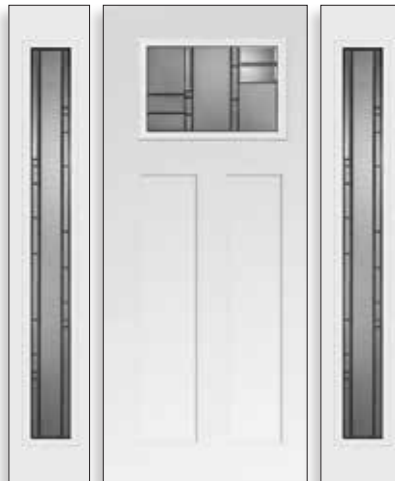

O764 / 2215* / O764