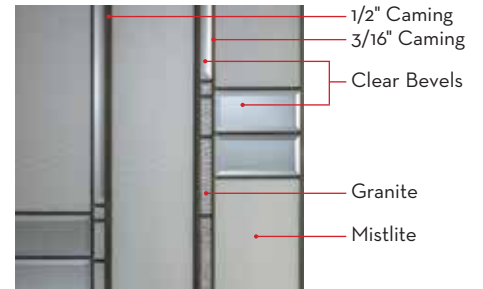

Patina

PRIVACY 7

● Privacy Guide. See pages 4 and 5.

* Shown in the Plastpro Shaker 3 panel fiberglass door. Available in 2/8, 2/10 & 3/0 x 6/8.