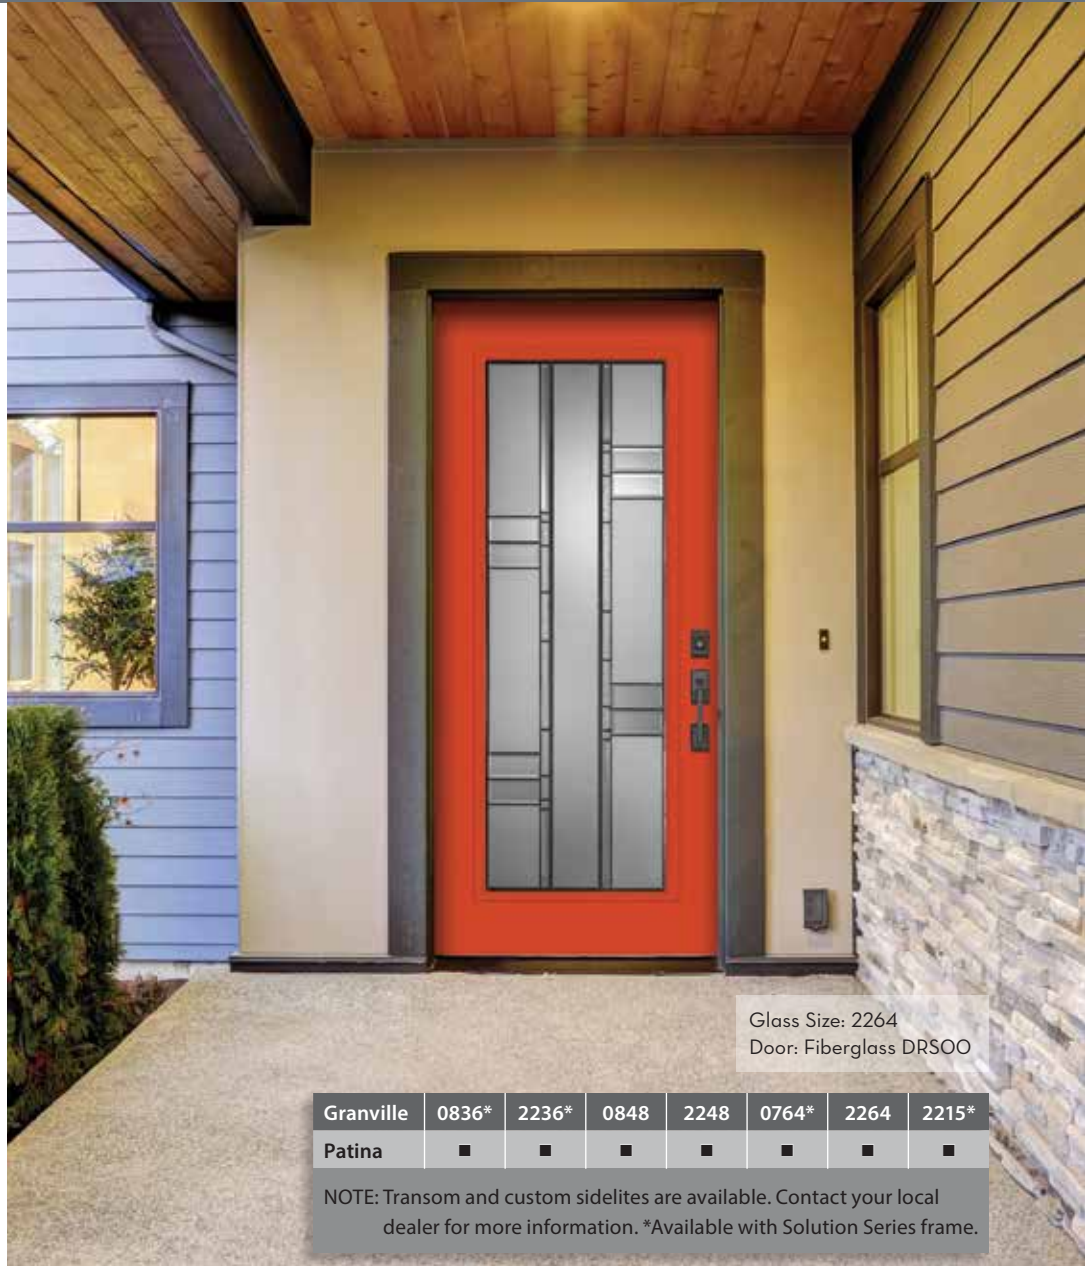

Glass Size: 2264
Door: Fiberglass DR500

Granville	0836*	2236*	0848	2248	0764*	2264	2215*
Patina	■	■	■	■	■	■	■

NOTE: Transom and custom sidelites are available. Contact your local dealer for more information. *Available with Solution Series frame.