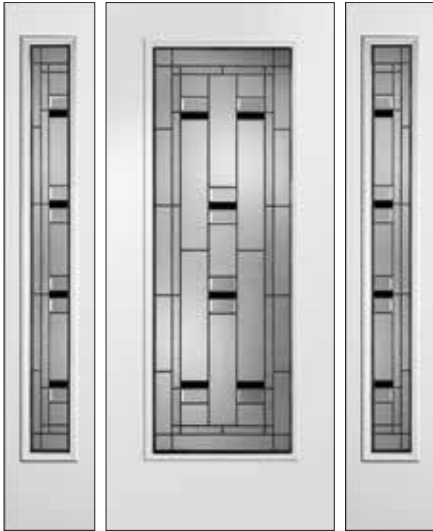

O764 / 2264 / O764