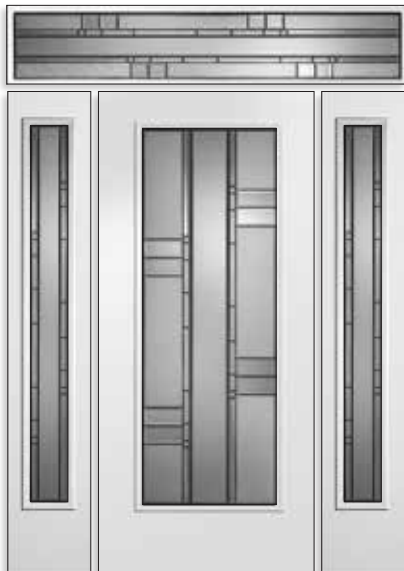

O764 / 2264 / O764 with Transom