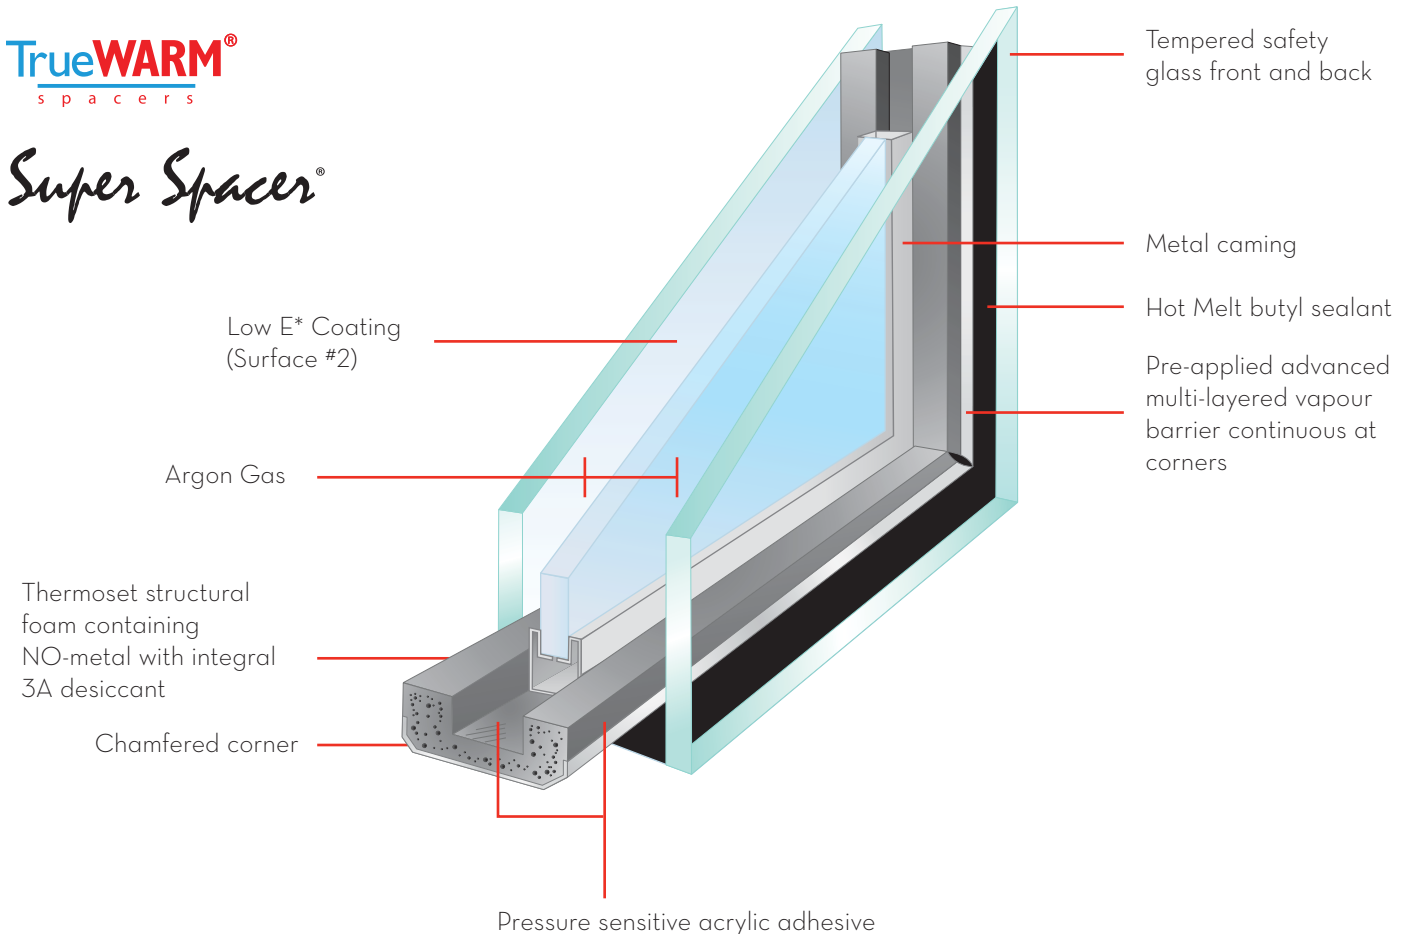

INSULATING SYSTEM

All Trimlite Decorative Doorlites are made with Super Spacer® Cushion Edge™, a flexible, U-shaped, silicone foam tape product used to wrap around and cushion our center decorative panel. Featuring a vapor barrier backing, the product used in combination with Hot Melt butyl, provides a superior Warm-Edge seal.

PERFORMANCE FEATURES

- Warm-Edge Benefits: Superior silicone foam insulation, low thermal conductivity
- Silicone Foam Features: Excellent UV resistance and extreme temperature performance
- Dual-Seal Performance: Chamfered corners for increased sealant depth
- Tempered Safety Glass for your piece of mind
- Low E* with Argon Gas for your comfort

All Trimlite Doorlites are certified by the National Accreditation and Management Institute, Inc. (NAMI).

All Trimlite products are energy tested. Consult your dealer for specific energy ratings.

Warranties: Our products are covered by separate limited warranties. Please contact your dealer for more information.

SuperSpacer®, TrueWarm® and Cushion Edge™ are all registered trademarks of QUANNEX BUILDING PRODUCTS.

*Our doorlites are available with Low E and Argon. However, some exceptions may apply. Contact your dealer for more details.