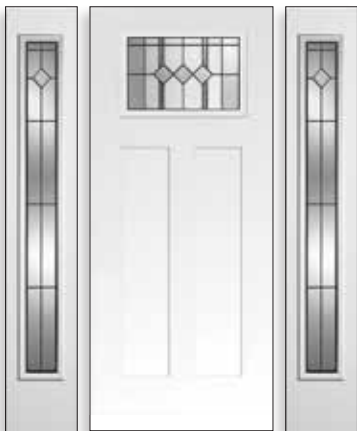

2210C

O764 / 2215** / O764