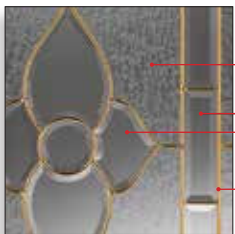

- Glue Chip
- Clear Bevels
- 3/16" Caming

Shown in Brass

PRIVACY 4

● Privacy Guide. See pages 4 and 5.

Star	O836*	2236*	O848	2248	O764*	1842OV
Brass	■	■	■	■	■	■
Zinc	□	□	□	□	□	□

NOTE: Transom and custom sidelites are available. Contact your local dealer for more information. *Available with Solution Series frame.