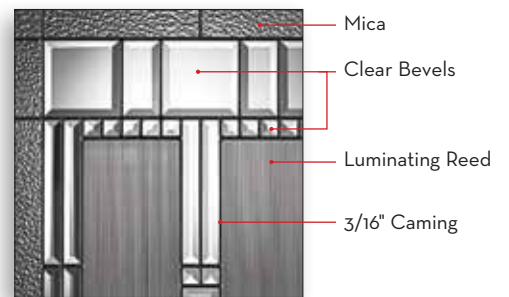

O880 / 2280 / O880 (8ft entry)

Patina

- Mica
- Clear Bevels
- Luminating Reed
- 3/16" Caming

* Shown in the Plastpro Craftsman 6 panel fiberglass door. Only available in 2/10 & 3/0 x 6/8. Not available in steel. Optional matching Dentil Shelf available.