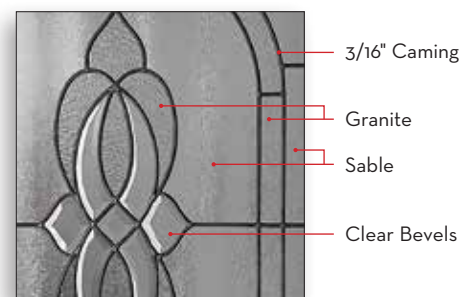

Shown in Patina