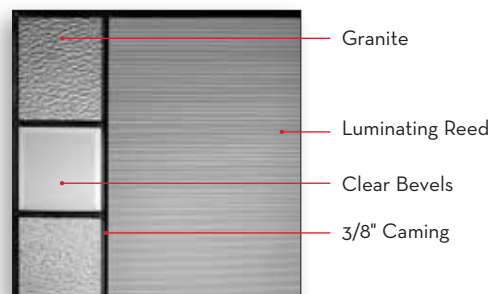

Shown in Patina

** Shown in the Plastro Shaker 3 panel fiberglass door.
Available in 2/8, 2/10 & 3/0 x 6/8.

Mainlites and Sidelites are reversible.
Simply rotate the insert to create the
look that works for you.

PRIVACY 7

● Privacy Guide. See pages 4 and 5.