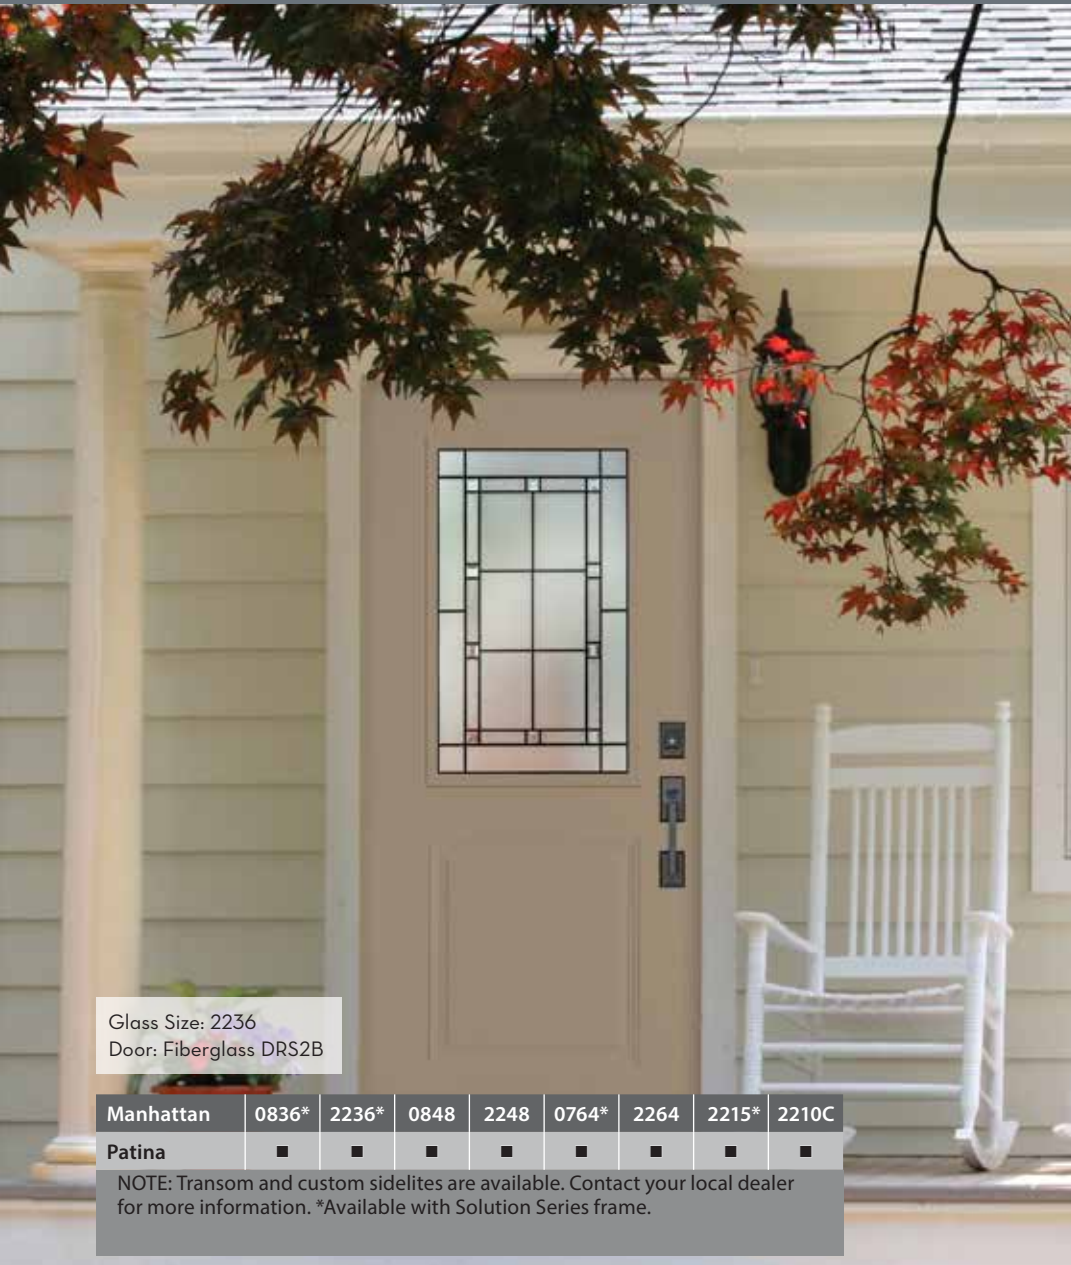

Manhattan

Glass Size: 2236
Door: Fiberglass DRS2B

Manhattan	0836*	2236*	0848	2248	0764*	2264	2215*	2210C
Patina	■	■	■	■	■	■	■	■

NOTE: Transom and custom sidelites are available. Contact your local dealer for more information. *Available with Solution Series frame.